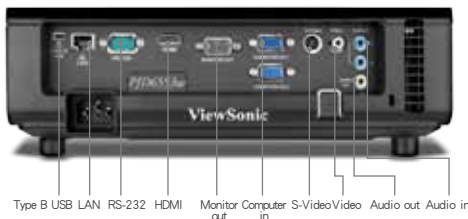

Special Feature

Dynamic Movie mode for amazing contrast

Dynamic Movie mode enhances image clarity, increases lamp life, and reduces power consumption and noise. Whether you're teaching, making a business presentation or enjoying entertainment, Dynamic Movie mode provides the best images for a high-quality viewing experience.

DynamicEco™ mode to save up to 70% power

ViewSonic's exclusive DynamicEco™ mode reduces projector brightness to 30% to extend lamp life and lower energy consumption. DynamicEco™ mode will automatically kick in when no signal is present, or can be manually enabled through a button on the remote. It also reduces fan noise to eliminate distractions.

Specifications

PJD6553w

Item	Content	
Display	Type	TI DMD 0.65"
	Resolution	1280 (H) x 800 (V)
	Lens	1.3X
	Keystone Correction	+40 ~ -40
	Projection Size	29" ~ 306"
	Projection Distance	1.5 ~ 6 meters
	Throw Ratio	1.21 ~ 1.57
	Lamp	OSRAM
	Lamp Life (Normal / Eco Mode)	3,500 / 5,000
	Brightness (Max.)	3,500
	Contrast Ratio (Max.)	15,000:1
Aspect Ratio	4:3 / 16:9	
Color Depth	TI BrilliantColor™ Technology	
Color Wheel	6-Seg RGBCYW	
Audio	Speaker	10W *1
	Input Signal	Computer and Video
Input Signal	Computer and Video	NTSC M (3.58 MHz), 4.43 MHz PAL (B, D, G, H, I, M, N, 60) SECAM (B, D, G, K, K1, L) 480i and 576i 480p and 576p 720p, 1080i, 1080p
	Frequency	Horizontal: 31-100 kHz ; Vertical: 48-120 Hz
Compatibility	PC	1024 x 768 @ 60Hz (Native)
	MAC	1024 x 768 @ 75Hz (MAC adaptor may be required)
Connector	RGB Input	DB-15 *2
	RGB Output	DB-15 *1
	HDMI Interface	*1
	Composite Input	RCA-1 *1
	Component Input	Share with RGB (RGB *1)
	Audio Input	3.5mm Mini-Mono Jack *2
	Audio Output	3.5mm Mini-Mono Jack *1
	RS232	DB-9 *1
	RJ-45	Yes
	Mini USB-B	*1 (Firmware Update / Mouse)
Power	Power Voltage	120 V ~ 240 Vac 50 / 60 Hz
	Power Consumption	361 W